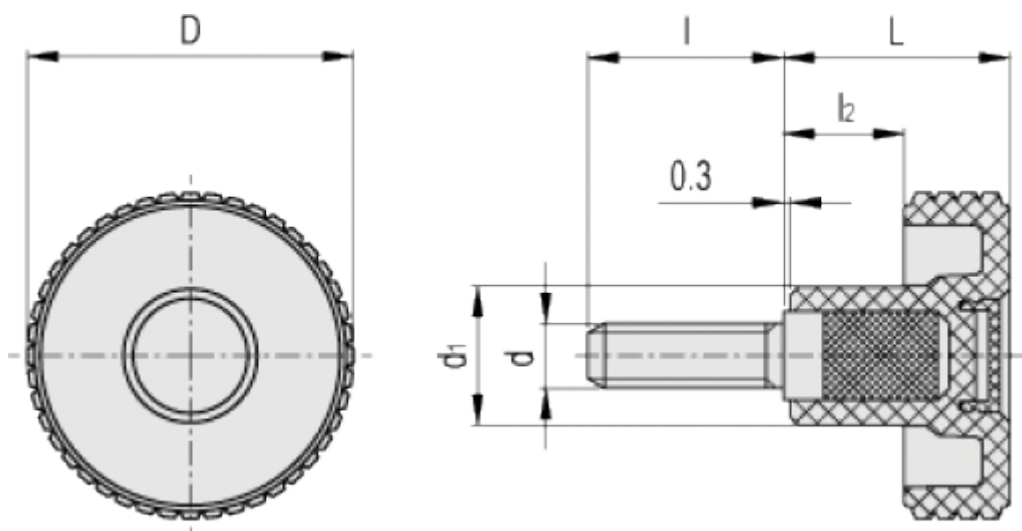

Data Sheet

Article number: 23020343869

Description: E+G Knurled knob MBT.40 p-M8x25-C9, Black

Measures

D = 39.5

d1 = 17

d6g = M8

L = 26.5

l = 25

l2 = 12.5